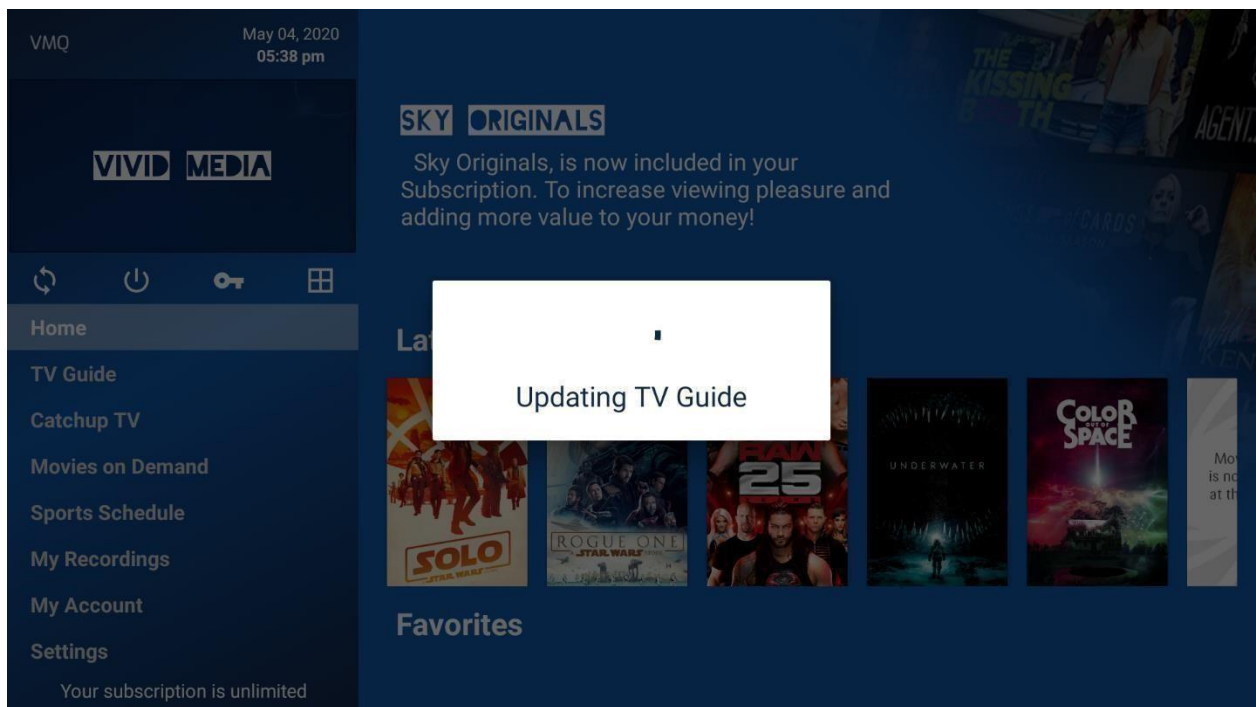

VMQ –

Log in with your Username and Password

It will auto update the Tv Guide upon login

To change the theme go into settings > themes

Settings > Select Decoder – as standard this is on hardware which will work for most devices. If any issues with Live Tv