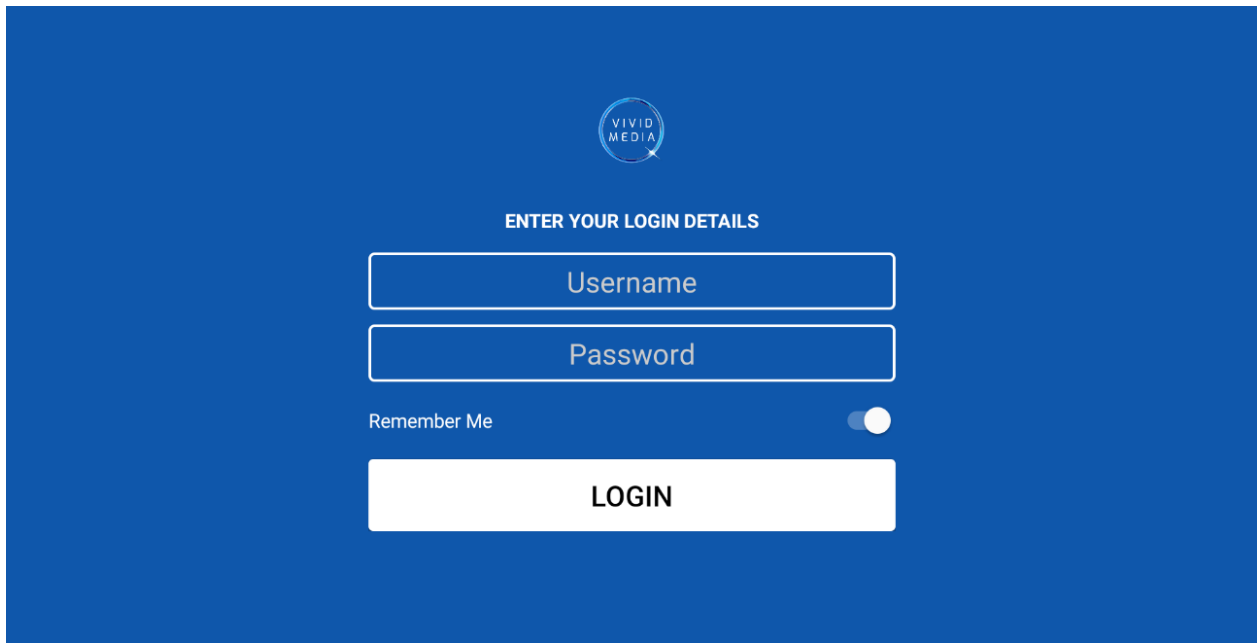

VMQ –

Log in with your Username and Password

It will auto update the Tv Guide upon login

To change the theme go into settings > themes

Settings > Select Decoder – as standard this is on hardware which will work for most devices. If any issues with Live Tv