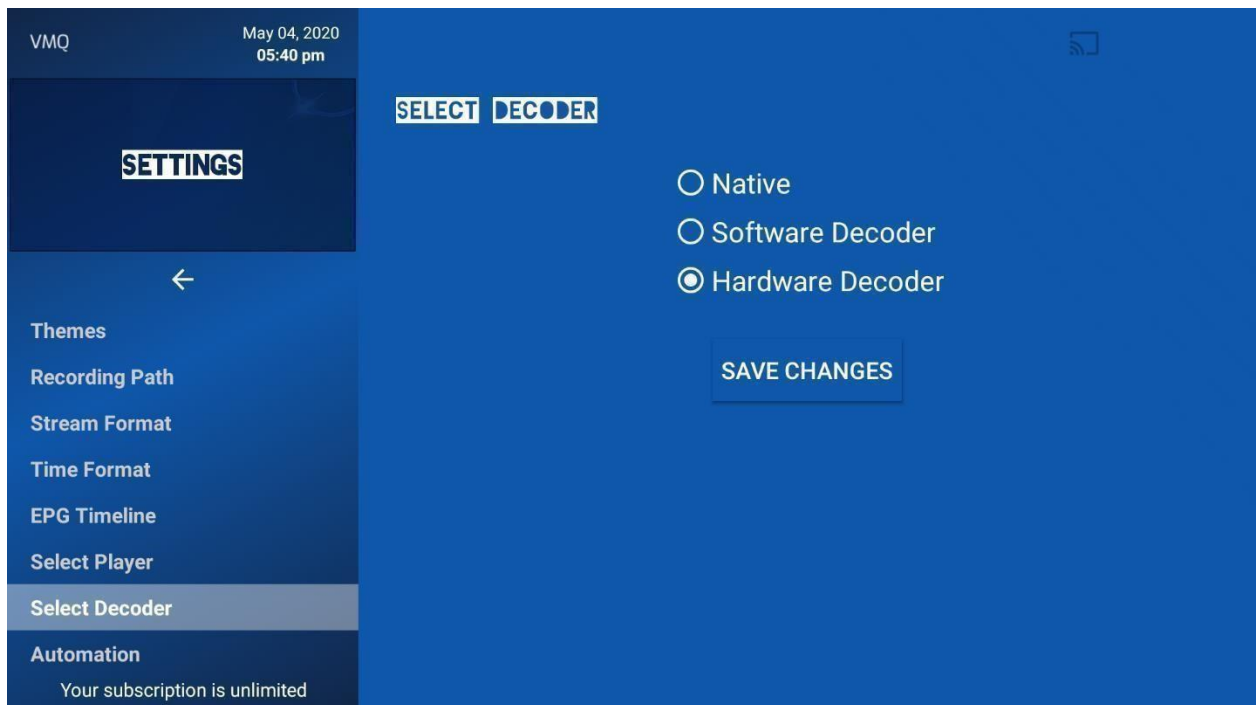

or Catchup change to one of the others make sure to save and exit.

If you have no Tv Guide go back to main menu on the left press the refresh icon then Update EPG