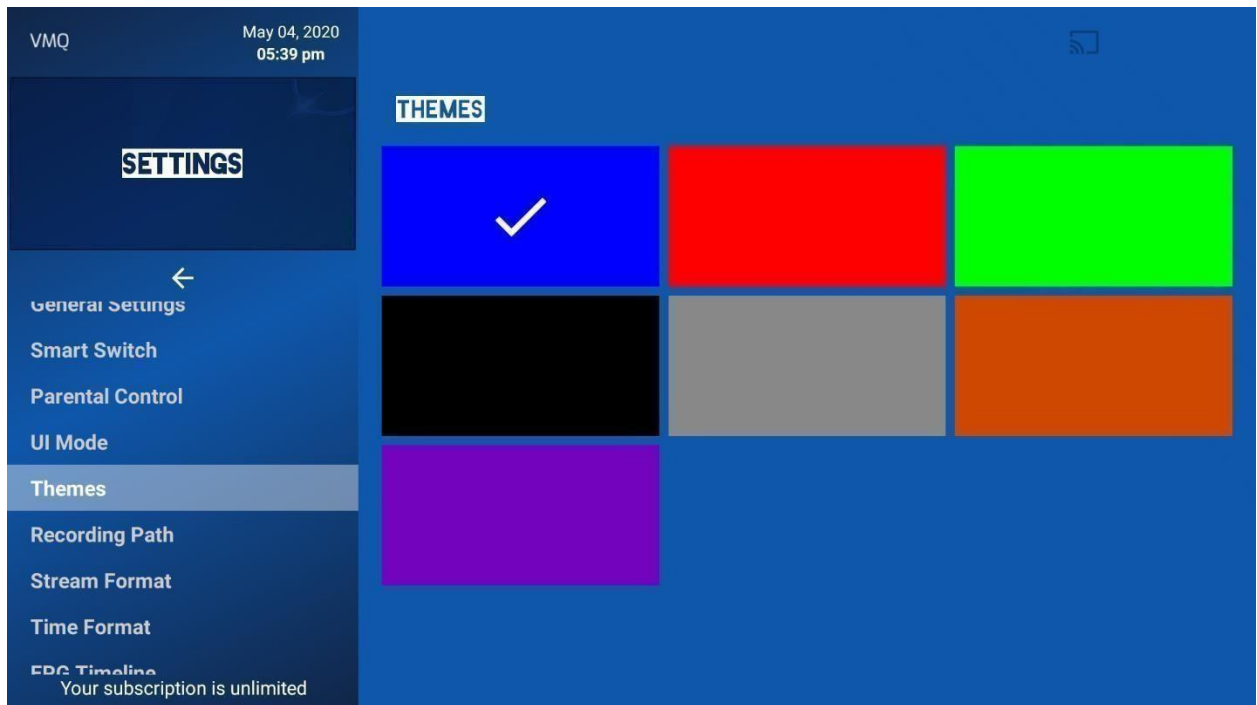

VMQ –

Log in with your Username and Password

It will auto update the Tv Guide upon login

To change the theme go into settings > themes

Settings > Select Decoder – as standard this is on hardware which will work for most devices. If any issues with Live Tv